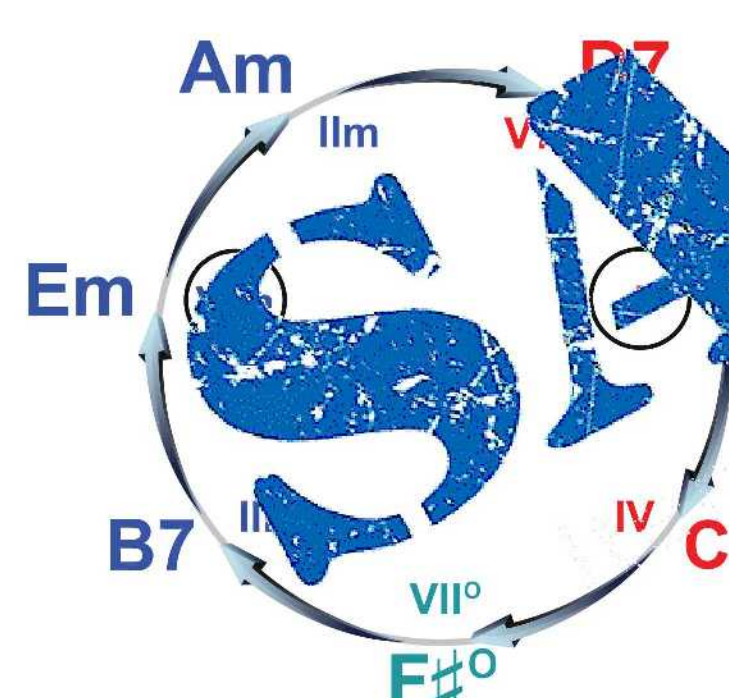

# CHORD PROGRESSION CHART

Harmonic Scales with Nashville Numbers for All Major and Minor Keys

Key of C major / A minor / F# minor / C# minor

Key of A♭ major / F minor

Key of C# major / B♭ minor / Key of F major / D minor

Key of A major / F# minor

Key of D major / B minor

Key of F# major / E♭ minor

Key of B♭ major / G minor

Key of E♭ major / C minor

Key of G major / E minor

Key of B major / A♭ minor

This poster is available in electronic and print formats exclusively at [www.RoedyBlack.com](http://www.RoedyBlack.com)